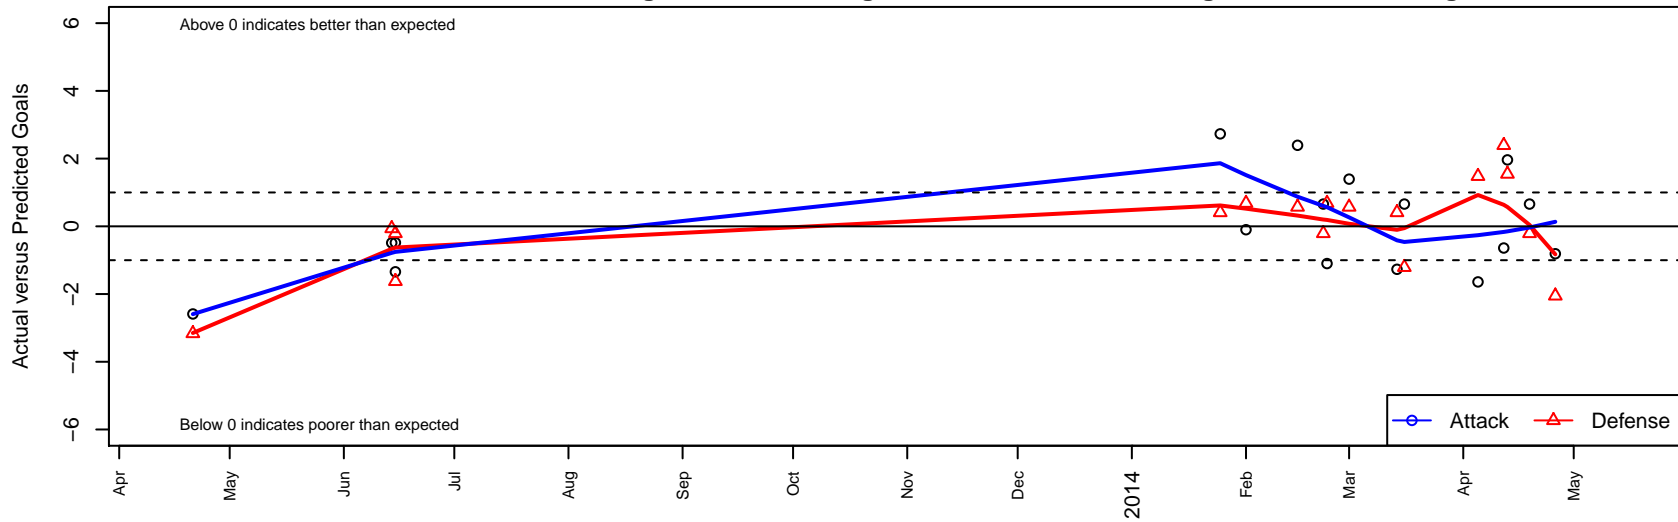

# BSC Portland Black B97

Bridlemile SC Portland  
 Portland, OR  
 B97 total strength=1543  
 attack=15.32 defense=11.23  
 fall league = Win OYS B97 Timbers Division 1,  
 alt names used:  
 BSC Portland Black B97  
 BSC Portland 97B Black  
 BSC Black

Venues played:  
 OPL Directors Cup U16  
 United Cup U16  
 Win OYS B97 Timbers Division 1  
 OYS State Cup B97

**BSC Portland Black B97**  
 Dots are actual minus expected GF (blue circles) and GA (red triangles).  
 Blue line is smoothed change in attack strength. Red is smoothed change in defense strength.